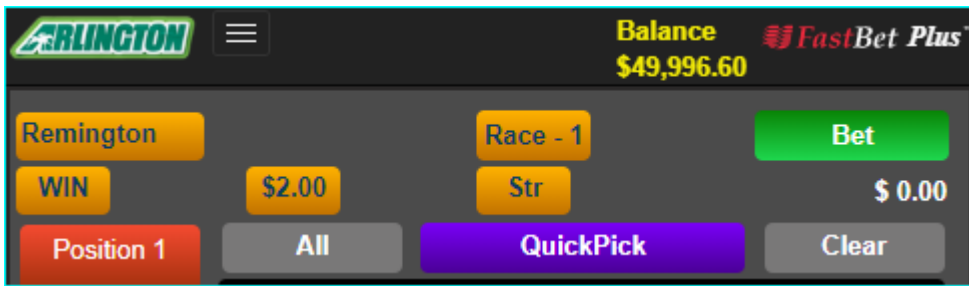

Event Button

Says "Remington" on the buttons This is where you can change the track you want to wager on.