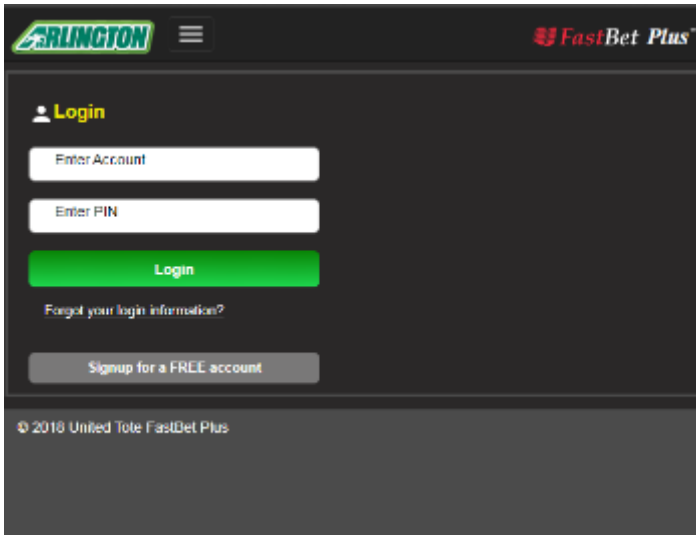

FastBet Plus User Guide

Last modified by Mark Johnson (/xwiki/bin/view/XWiki/mjohnson) on 05/14/2020, 14:47

FBM+ Wagering Platform

This is our wifi wagering option that allows a customer to wager and get paid right on their own phone, tablet, or laptop and never have to leave your seat. Here you will learn how to set up a Fast Bet Mobile account so you may make wagers, cancel tickets if needed, get real time dollar odds, and make deposits and withdraws. You will also learn how to connect your device to the wifi that hosts the FBM+ platform for wagering. You will learn how to make a wager, cancel a ticket, as well as learn what tabs provide the information you need to make an educated , informed decisions when it comes to your wager. This will help you navigate and find other information on the site like odds, track condition, and payout information for every race and track offered.

Set Up an Account

Connect to the local wifi at your facility that hosts FBM+

Using your web browser, navigate on your device to the link provided by the track to connect to the FBM+ website.(It may look similar to this: <https://arl.fastbetmobile.com>)

This is where you will log in with account credentials provided by a customer service representative or sign up and create your own account by clicking on the grey "signup for a FREE account" button as seen below.

Contents

- FBM+ Wagering Platform
- Set Up an Account
- FastBet Plus User Guide
- Signing up for "FREE account"
- Deposits / Withdraws
- Events
- Wagering Buttons and Function
 - Event Button
 - Race
 - WIN Button
 - Amount
 - Straight/Wheel/Box
 - All
 - QuickPick
 - Clear
 - (Green) BET button
 - Accept/ Cancel
 - Runners
- Menu Button (3 lines)
 - Odds
 - Race
 - Details
- Results
- Account
 - Edit
 - Account Tab
 - Pin Tab
 - Options Tab
- History
- FastBet Plus User Guide
- Language Tab
- More menu
 - Info
 - Help