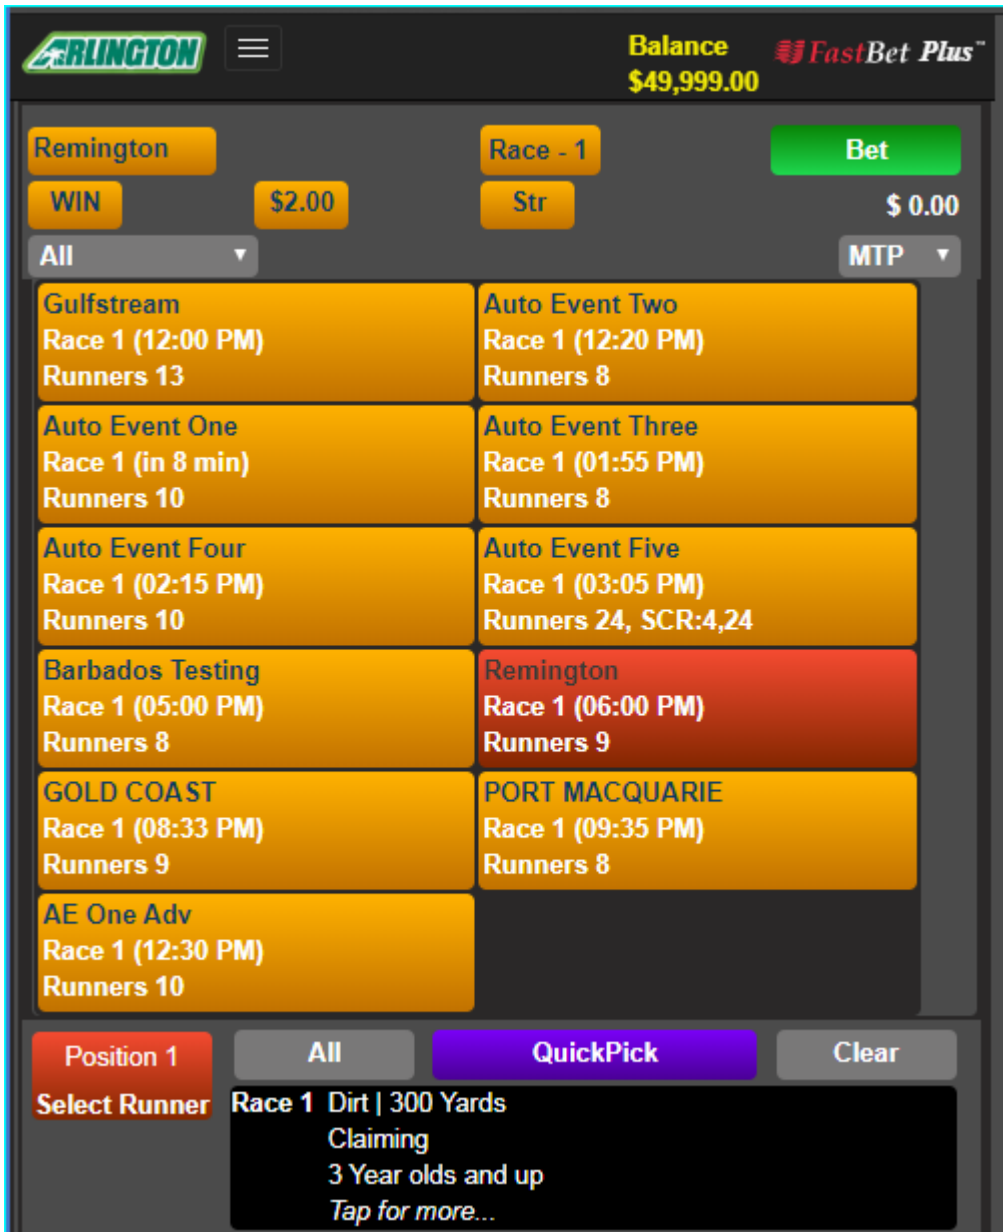

Race

This allows you to pick which race you want to wager on for the selected event. The number of the race that is selected will be on the button on the right hand side so you know exactly what race you're betting.