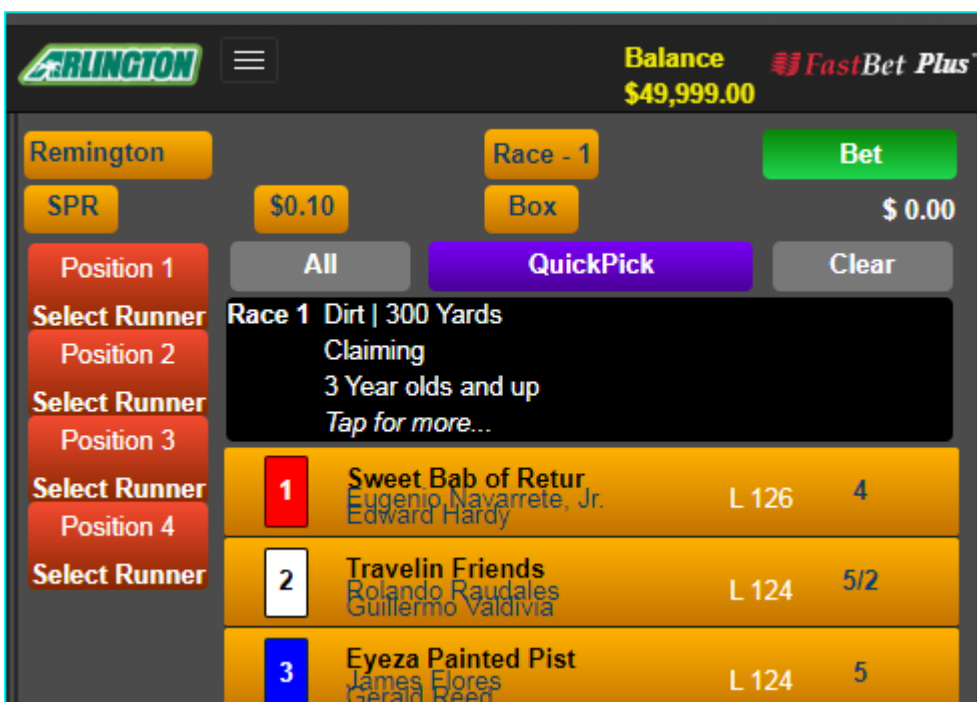

All

This selects all runners in the race. You know they are selected because the color of the runner box turns red.

ARLINGTON Balance **FastBet Plus™**
\$49,999.00

Remington Race - 1 Bet
 WIN \$2.00 Str \$18.00

QuickPick

Clicking on this will pick runners for you in the current race. Below it selected the 3 and 5 for the \$2.00 EX bet.

Clear

Clears all the runners in the position box you entered and turns them red so you can re enter your runners for the wager on a clean slate.