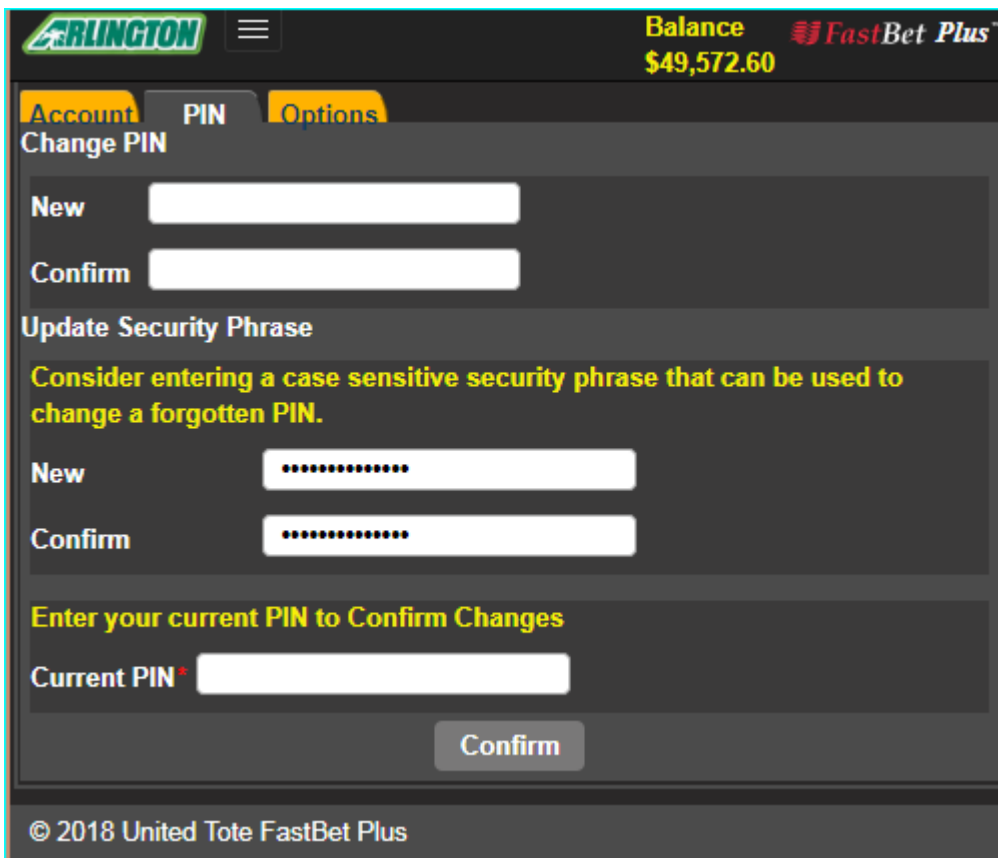

Options Tab

History

History tab allows you to see your history of transactions several different ways and gives you the option to email yourself your complete history.