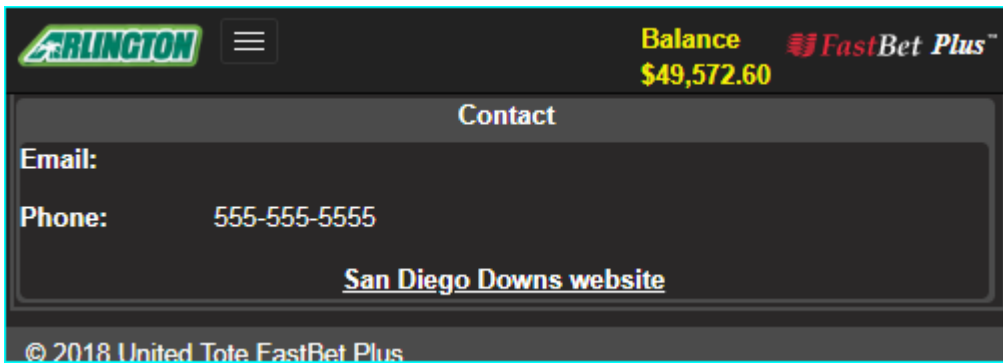

Help

This will give you an email address or a phone number you can use if you need assistance.

Logout

This is where you log out of your account when your done.

Tags:

Created by Mark Johnson (/xwiki/bin/view/XWiki/mjohnson) on 05/14/2020, 14:47

No comments for this page