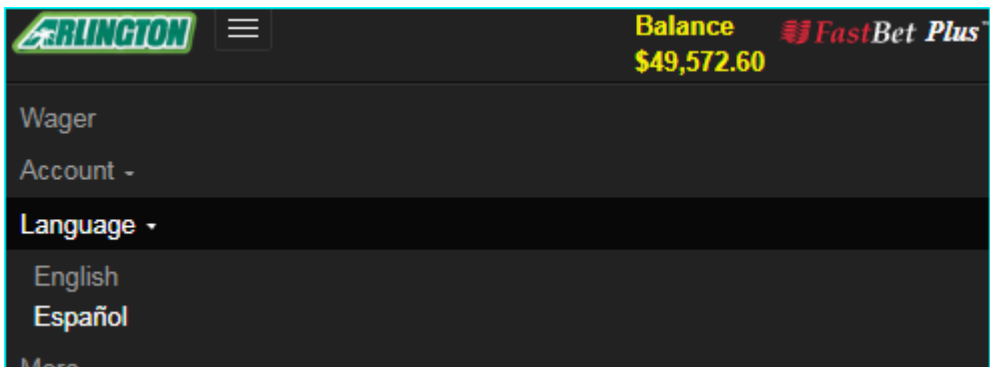

Language Tab

This tab allows you to choose a different language for the app to use.