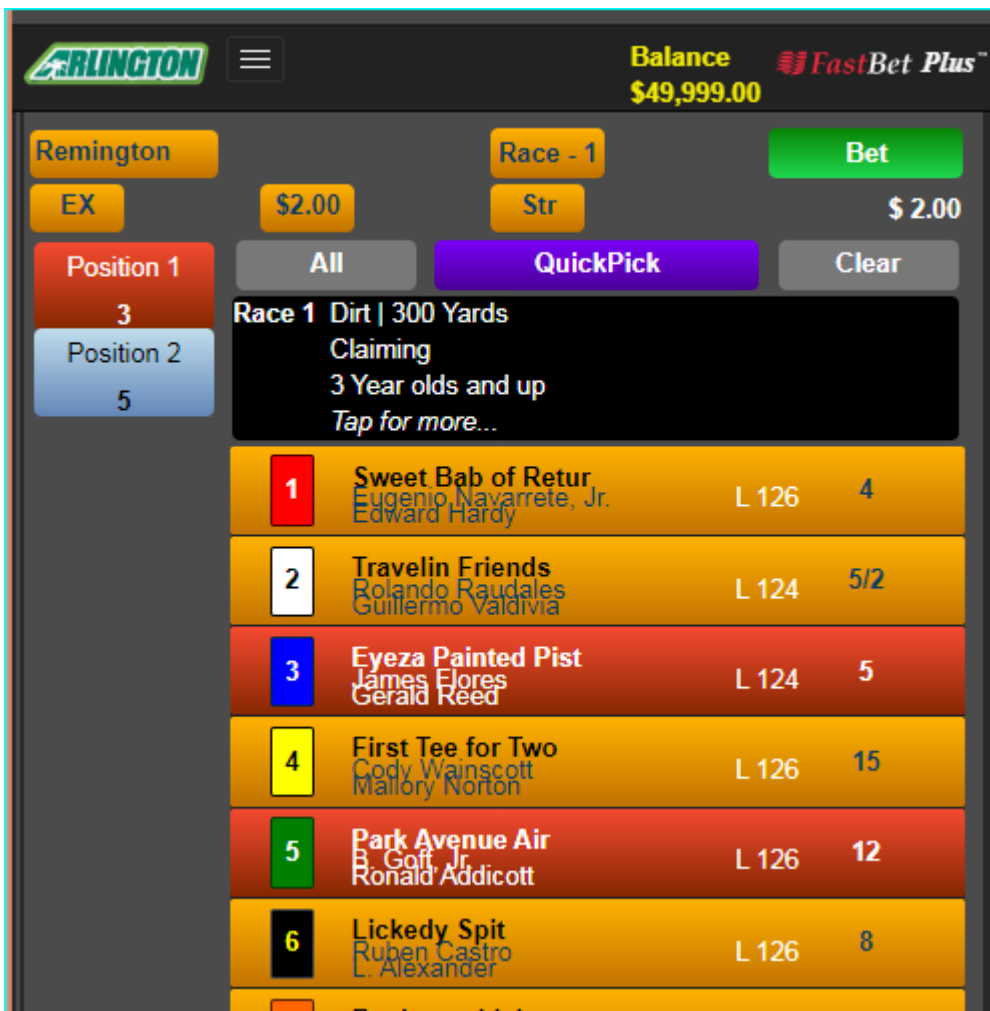

Clear

Clears all the runners in the position box you entered and turns them red so you can re enter your runners for the wager on a clean slate.