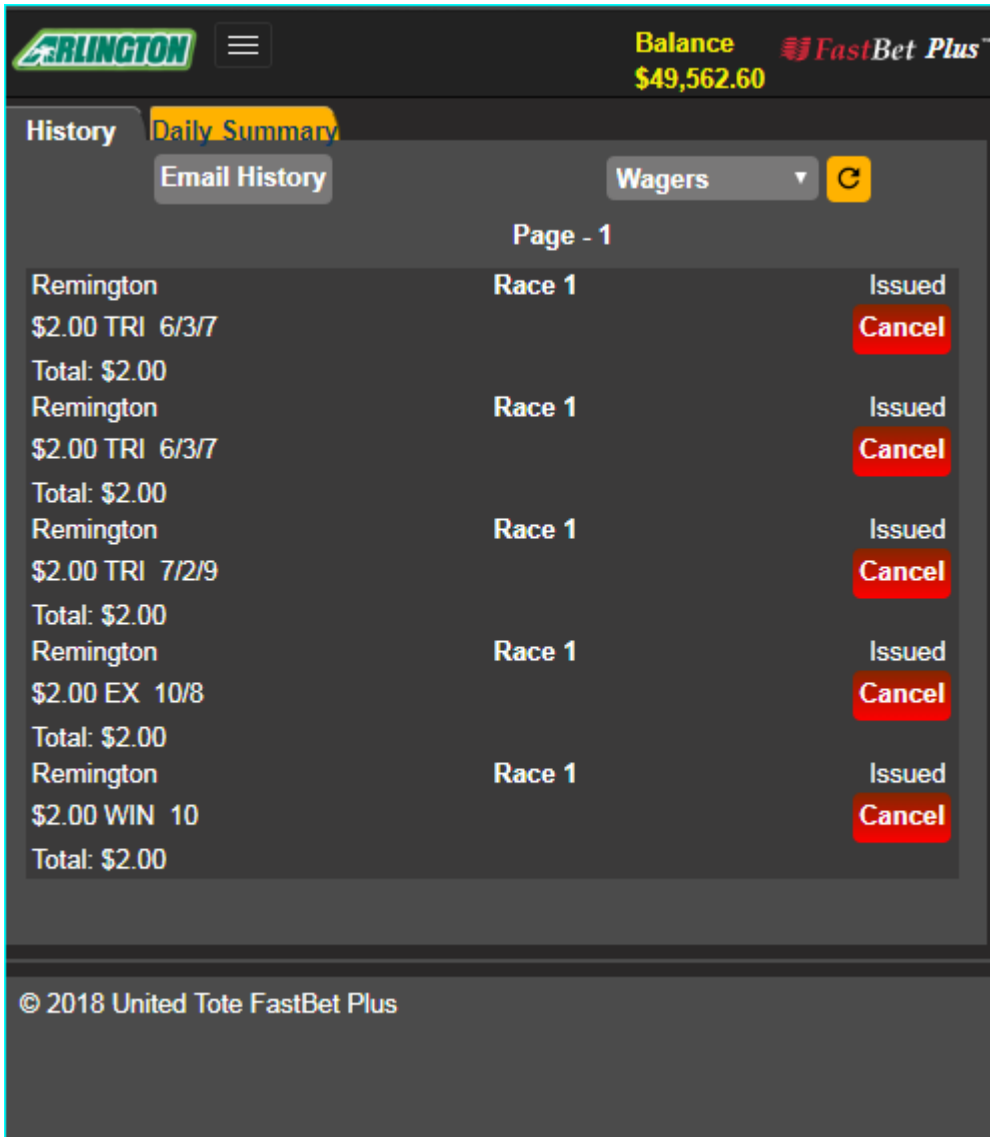

Language Tab

This tab allows you to choose a different language for the app to use.

More menu

Info