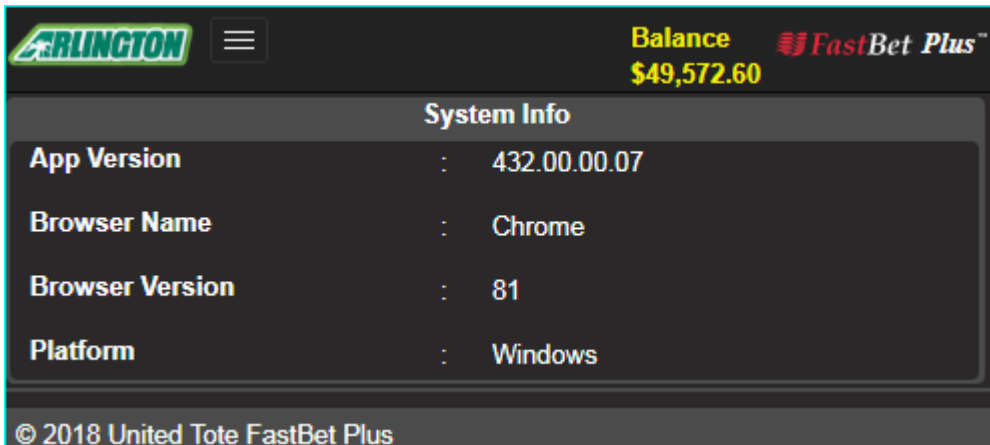

Language Tab

This tab allows you to choose a different language for the app to use.

More menu

Info

This shows you the App Version, Operating system and internet browser being used.

Help

This will give you an email address or a phone number you can use if you need assistance.