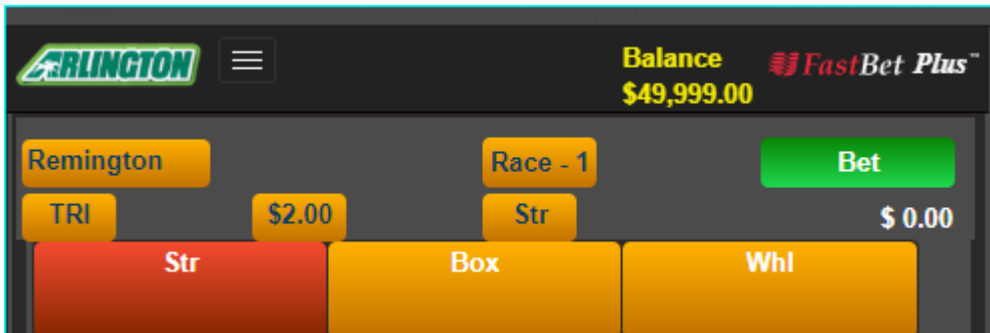

Race

This allows you to pick which race you want to wager on for the selected event. The number of the race that is selected will be on the button on the right hand side so you know exactly what race you're betting.

WIN Button

Use this button to select the type of wager you want to bet.

Amount

Shows \$2.00 above, allows you to change the amount you want to wager

Straight/Wheel/Box

(Str above) lets you choose the Wheel, Box or Straight options for pools that allow it

All

This selects all runners in the race. You know they are selected because the color of the runner box turns red.

ARLINGTON Balance **FastBet Plus™**
\$49,999.00

Remington Race - 1 Bet
 WIN \$2.00 Str \$18.00