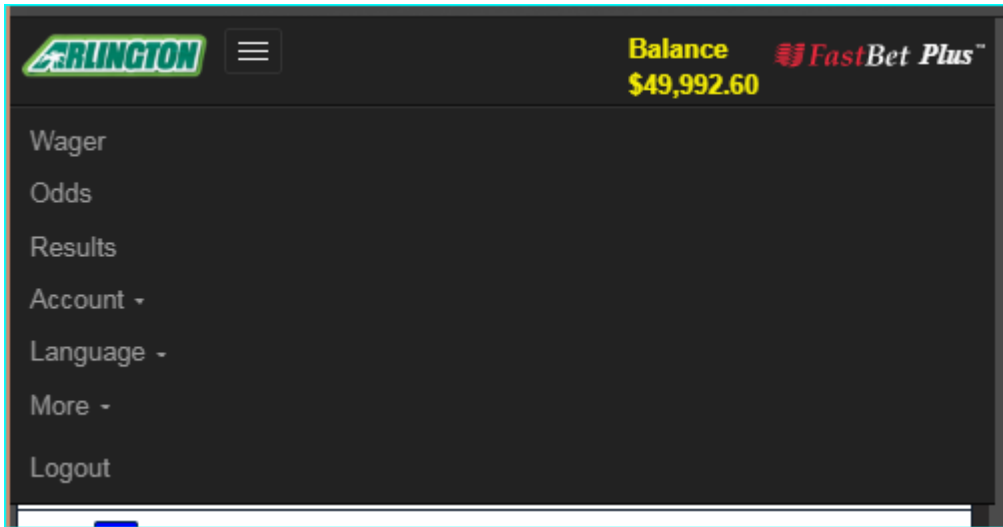

ODDS

By selecting the Event button on the left side you are able to choose which track you want to see odds on.