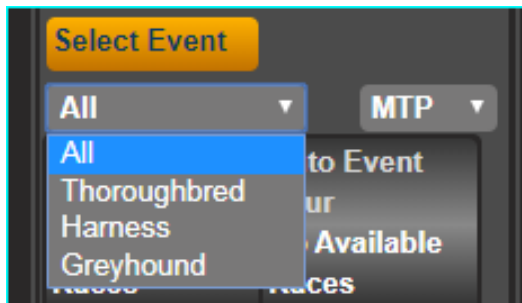

All	MTP
Auto Event One No Available Races	Auto Event Four No Available Races
Auto Event Two No Available Races	Auto Event Three No Available Races
Auto Event Five No Available Races	Tampa Bay Tbd Race 1 (11:30 AM) Runners 11
Will Rogers Race 1 (01:15 PM) Runners 10	Barbados Testing Race 1 (05:00 PM) Runners 8
TOWNSVILLE Race 1 (09:55 PM) Runners 13	KILMORE Race 1 (10:00 PM) Runners 13
AE One Adv Race 1 (12:30 PM) Runners 10	

Tracks can be sorted on your device by Breed and list them on your screen using "Minutes to Post" or by Name by using the grey drop down boxes labeled "All" and "MTP"

Select the track you want to wager on from the list in orange on the page. They have races available and are open for wagering. Greyed out events are finished or otherwise unable to be wagered on at this time.

Wagering Buttons and Function

There are orange buttons at the top of the wagering page that can be touched to allow changes to wagers.