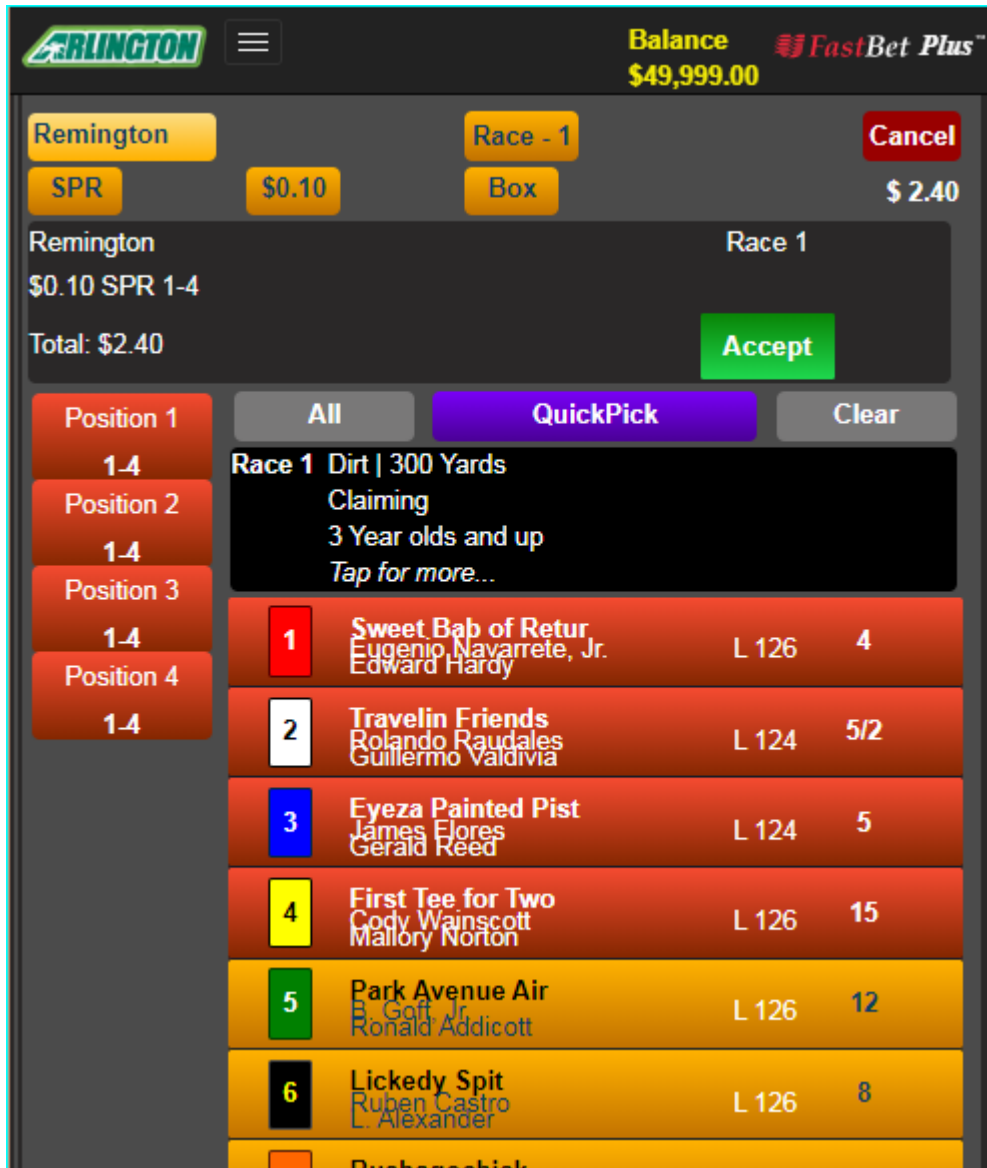

(Green) BET button

This is where you confirm the wager and make it live. After you enter the bet on your screen click the bet button and the wager appears on your screen. Below is a $.10 Super Box 1,2,3,4 for Remington Parks race 1 wagered.

Accept/ Cancel

If you agree with this you will have to click the green "**Accept**" button to make it live in the tote. If you do not want this wager hit the red "**Cancel**" button in the top right corner to cancel it out.