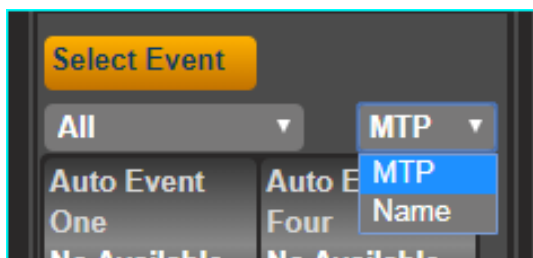

All	MTP
Auto Event One No Available Races	Auto Event Four No Available Races
Auto Event Two No Available Races	Auto Event Three No Available Races
Auto Event Five No Available Races	Tampa Bay Tbd Race 1 (11:30 AM) Runners 11
Will Rogers Race 1 (01:15 PM) Runners 10	Barbados Testing Race 1 (05:00 PM) Runners 8
TOWNSVILLE Race 1 (09:55 PM) Runners 13	KILMORE Race 1 (10:00 PM) Runners 13
AE One Adv Race 1 (12:30 PM) Runners 10	

Tracks can be sorted on your device by Breed and list them on your screen using "Minutes to Post" or by Name by using the grey drop down boxes labeled "All" and "MTP"

Select the track you want to wager on from the list in orange on the page. They have races available and are open for wagering. Greyed out events are finished or otherwise unable to be wagered on at this time.

Wagering Buttons and Function

There are orange buttons at the top of the wagering page that can be touched to allow changes to wagers.