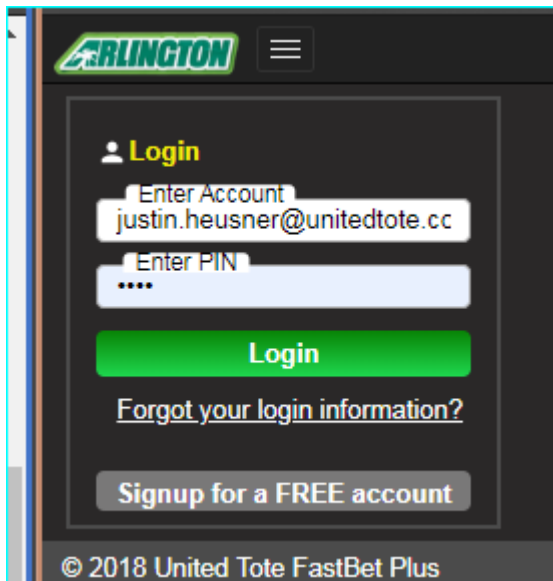

ARLINGTON ☰

Confirm Registration

Please check your email to get your verification code.

Email

Code *

Back Confirm

Resend Cod

Enter a PIN number in the PIN box just under your verification code. This can be anything you wish. Re-Enter the PIN in the box below it to confirm it.

ARLINGTON ☰

Confirm Registration
Verification code confirmed.
Please set your PIN below.

Email

Code ✓

PIN

Re Enter PIN

Security Phrase
Consider entering a case sensitive security phrase that can be used to change a forgotten PIN.

New

Confirm

© 2018 United Tote FastBet Plus

Set up a security phrase if you would like to in the Security Phrase area. Validate or Confirm your phrase in the "confirm" box and click finish.

Login using the credentials you just supplied in the registration and login