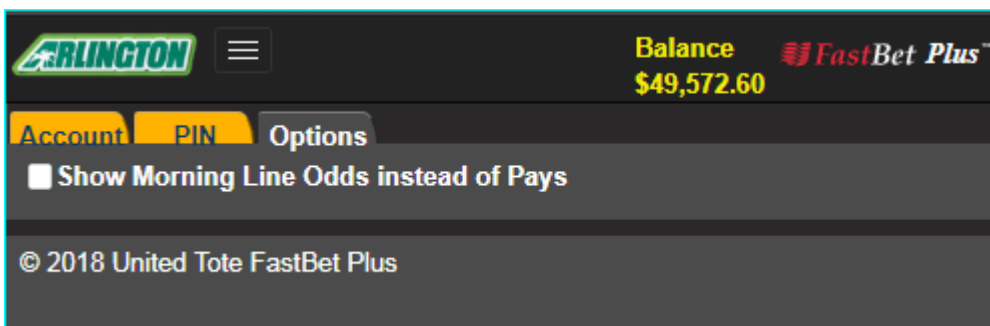

Options Tab

History

History tab allows you to see your history of transactions several different ways and gives you the option to email yourself your complete history.