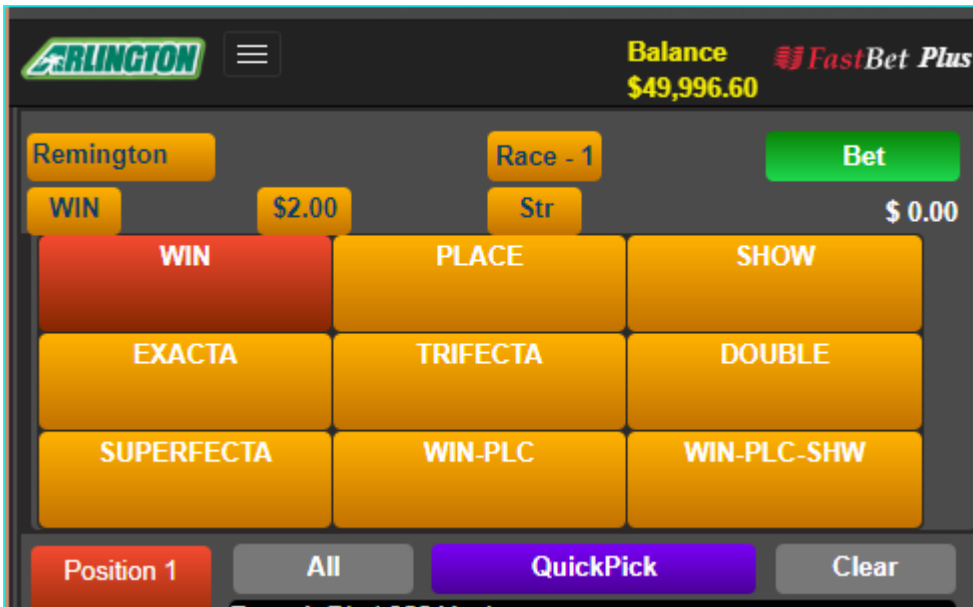

Wagering Buttons and Function

There are orange buttons at the top of the wagering page that can be touched to allow changes to wagers.

Event Button

Says "Remington" on the buttons This is where you can change the track you want to wager on.

Race

This allows you to pick which race you want to wager on for the selected event. The number of the race that is selected will be on the button on the right hand side so you know exactly what race you're betting.

WIN Button

Use this button to select the type of wager you want to bet.

Amount

Shows \$2.00 above, allows you to change the amount you want to wager

Straight/Wheel/Box

(Str above) lets you choose the Wheel, Box or Straight options for pools that allow it